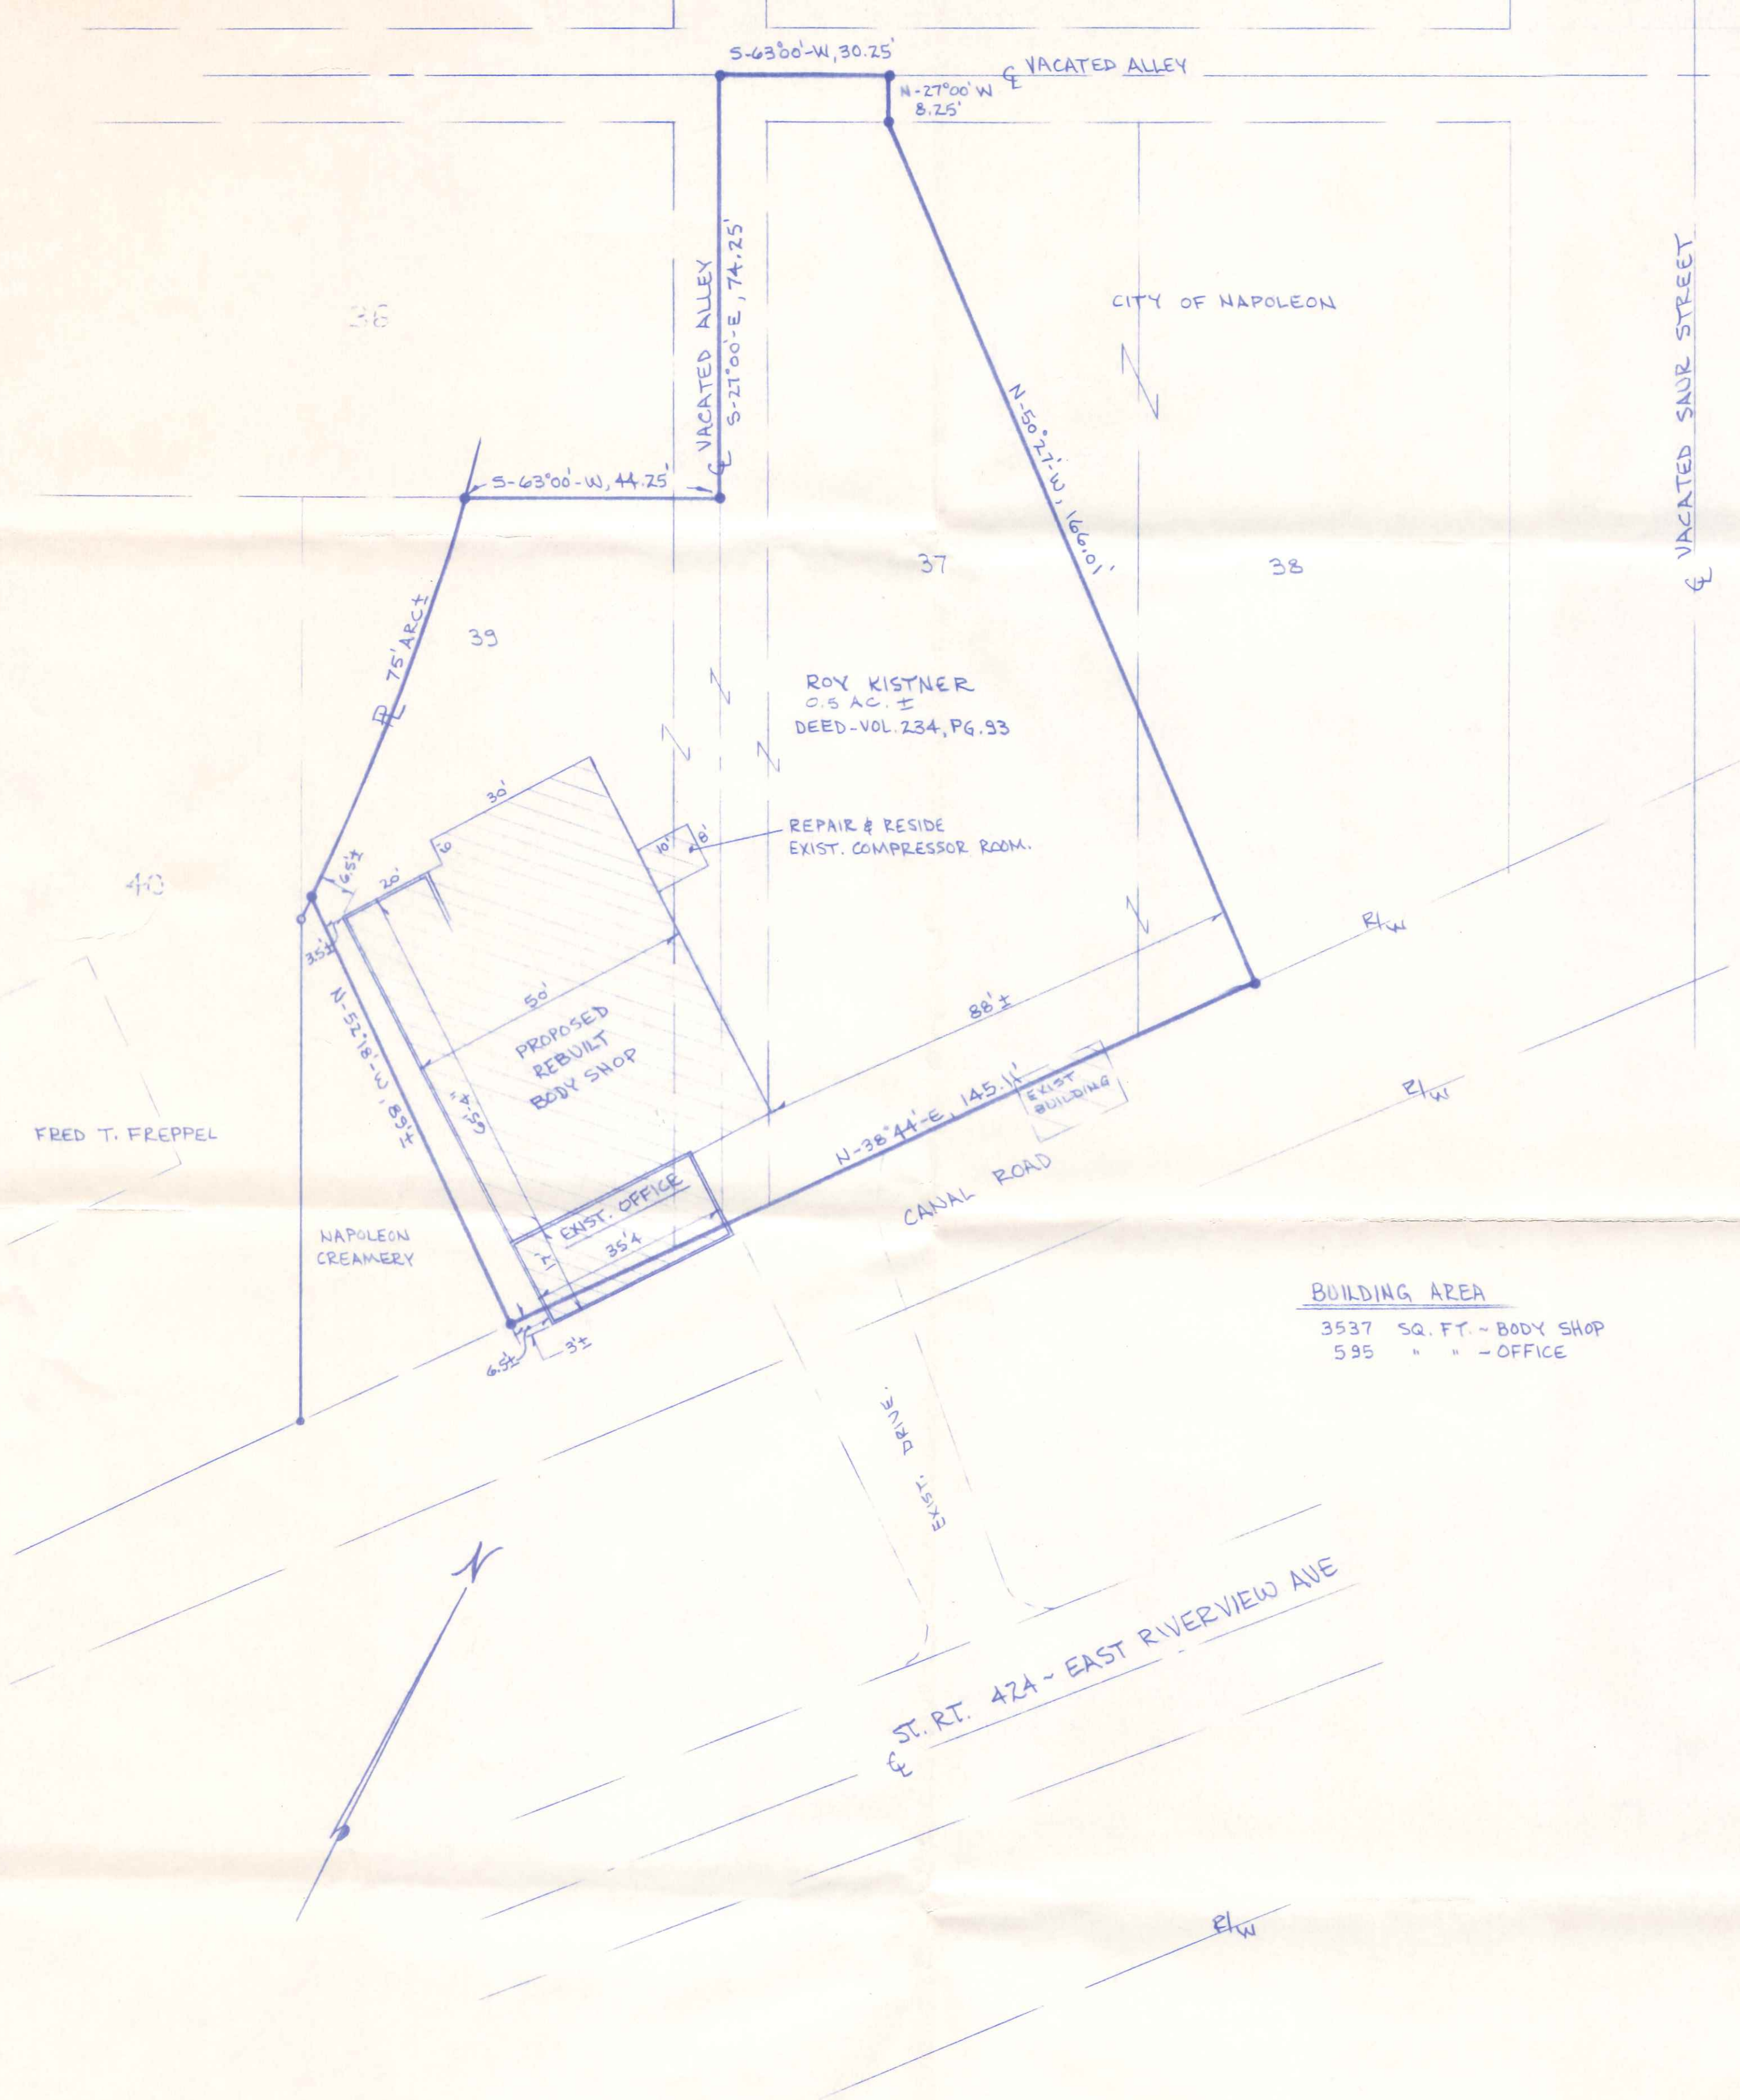

SYM.	NO.	DESCRIPTION	DWG. NO.

BUILDING AREA  
 3537 SQ. FT. - BODY SHOP  
 595 " " - OFFICE

SITE PLAN  
 1" = 20'

TOLERANCES  
 UNLESS OTHERWISE NOTED  
 FRACTIONAL DIMENSIONS  
 DECIMAL DIMENSIONS

		ROY'S BODY SHOP	
		360 E. RIVERVIEW AVE., NAPOLEON, OHIO	
		SITE PLAN	
DATE	AUG. 1988	PROJECT NO.	
SCALE	NOTED	DRAWING NO.	
DR. BY	E.D.S.		
APPR. BY			
DATE		REVISIONS	